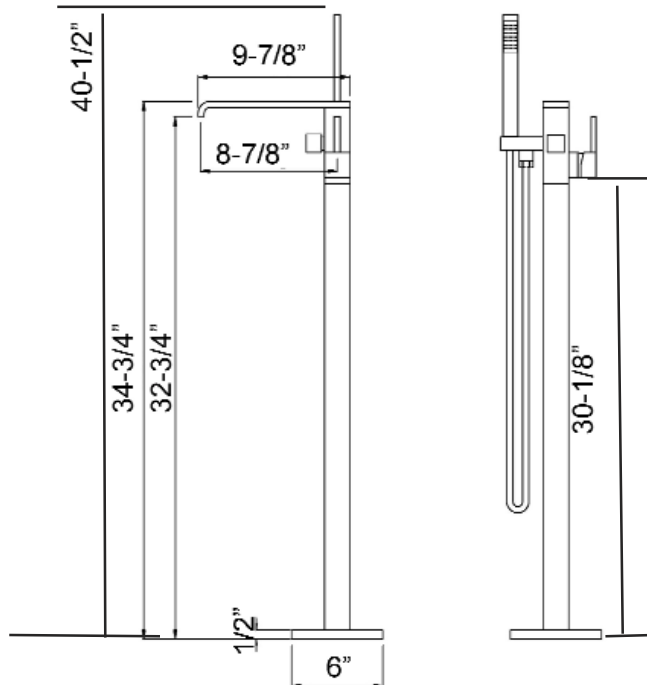

**CAMARI  
FREESTANDING  
FAUCET**

Cat. No.  
7962

**Features:**

- ▶ Spout reach is 8-7/8"
- ▶ Flow rate for spout is 3.7 GPM (45 PSI)
- ▶ Flow rate for hand shower is 1.03 GPM (45 PSI)
- ▶ Rough-In Valve Included
- ▶ 1/2" Water connection
- ▶ Single lever control
- ▶ Available in 3 finishes
- ▶ Brass body with zinc handle
- ▶ 1-3/8" Ceramic cartridge
- ▶ 59" Stainless steel shower hose
- ▶ 33-7/8" x 1/2" Flexible inlet pipes
- ▶ Stainless steel mounting bracket
- ▶ cUPC approved
- ▶ Handshower has backflow preventor on its body
- ▶ Brass handshower material
- ▶ Supplies: Connection size: 3/4", female connection type, 33-3/4" length

**Finishes:**

- CP** Polished Chrome
- BN** Brushed Nickel
- ORB** Oil Rubbed Bronze

D: 9-7/8"  
W: 8"  
H: 40-1/2"

Dimensions are nominal and may vary. Dimensions and specifications subject to change without notice.