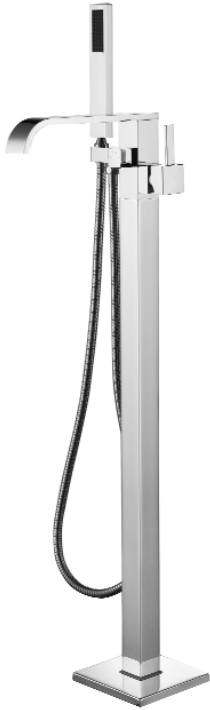

**CAMARI  
FREESTANDING  
FAUCET**

Cat. No.  
7962

**Features:**

- ▶ Spout reach is 8-7/8"
- ▶ Flow rate for spout is 3.7 GPM (45 PSI)
- ▶ Flow rate for hand shower is 1.03 GPM (45 PSI)
- ▶ Rough-In Valve Included
- ▶ 1/2" Water connection
- ▶ Single lever control
- ▶ Available in 3 finishes
- ▶ Brass body with zinc handle
- ▶ 1-3/8" Ceramic cartridge
- ▶ 59" Stainless steel shower hose
- ▶ 33-7/8" x 1/2" Flexible inlet pipes
- ▶ Stainless steel mounting bracket
- ▶ cUPC approved
- ▶ Handshower has backflow preventor on its body
- ▶ Brass handshower material
- ▶ Supplies: Connection size: 3/4", female connection type, 33-3/4" length

**Finishes:**

- CP** Polished Chrome
- BN** Brushed Nickel
- ORB** Oil Rubbed Bronze

D: 9-7/8"  
W: 8"  
H: 40-1/2"

Dimensions are nominal and may vary. Dimensions and specifications subject to change without notice.